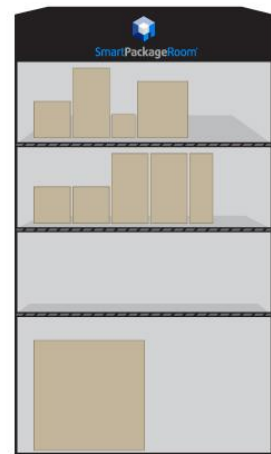

[View how Smart Package Room works](#)

Smart Package Room package delivery

SPR vs Lockers

Fast Delivery and Better Use of Space

- Easier to deliver packages (no hunting for the right sized locker)
- Faster package retrieval < 30 seconds
- Flexible space ensures higher utilization
- No bulky hardware (lockers waste roughly 33% of your space)
- Easier to install and move

Smart Package Room setup

Locker setup

SPR setup

POSITION IMAGING

Copyright © 2020 - Position Imaging, Inc. 90089

Why Computer Vision for Package Management?

Fast

- Place items at random: no need to barcode, alphabetize, or bin
- Delivery/pickup times in under 30 sec.
- Laser guided package identification