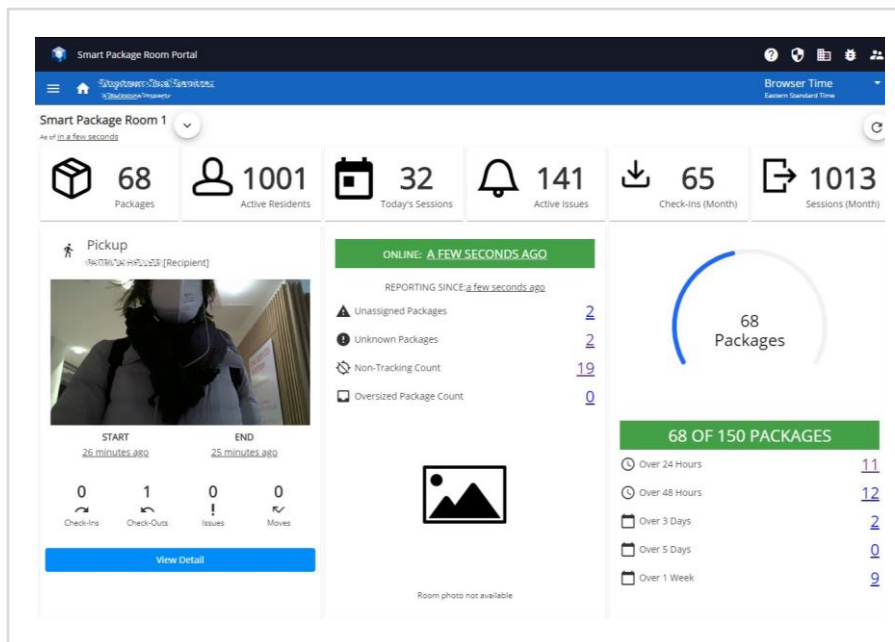

Smart Package Room setup

Locker setup

SPR setup

POSITION IMAGING

Copyright © 2020 - Position Imaging, Inc. 90089

Why Computer Vision for Package Management?

Fast

- Place items at random: no need to barcode, alphabetize, or bin
- Delivery/pickup times in under 30 sec.
- Laser guided package identification

Contactless Pickup

- Contactless solution using barcode scan
- Intuitive user interface with audio and visual guidance for error free locating
- No staff interaction required

Secure

- 24/7 monitoring of room and packages
- Incorrect pickup results in audio and visual notification
- Provides proof of pickup

Dynamic

- Can be self-serve or staff assisted
- Scalable with changing volume
- Monitor packages of any size
- Customized room design to fit your space

Cutting Edge

- Most advanced solution on the market
- Leverages proprietary and patented technology
- Future-proof your operations with a continuously improving solution

SPR Web Portal displaying package count in room

Room Status via Web Portal Remote Visibility to:

- Packages picked up
- Packages awaiting pickup
- Package duration on the shelf
- Package locations and labels
- Package volume
- Proof of room access
- Room activity
- Surveillance
- Room health